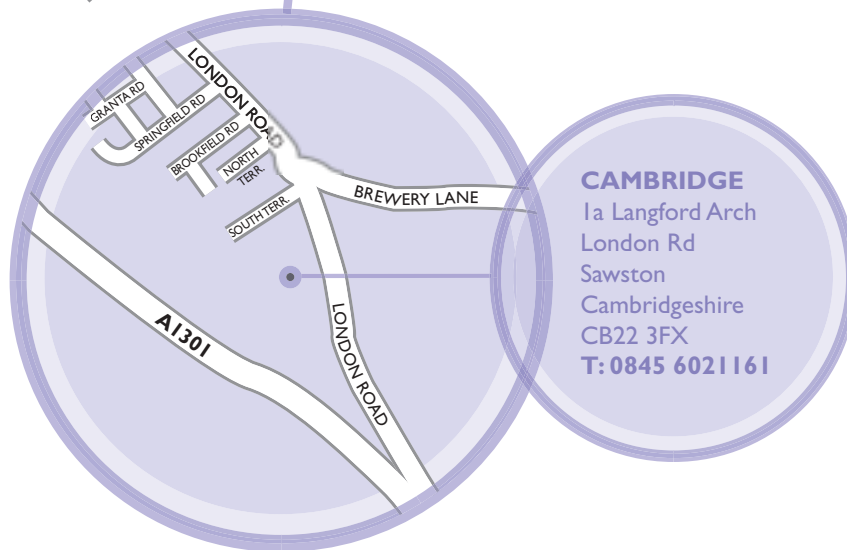

## How to find our Cambridge Clinic

Our Cambridge clinic is located in a newly refurbished premises specifically designed for Woodford Medical. It has a warm and inviting yet professional atmosphere where clients are welcomed by two of the most experienced medical aestheticians in the UK. It is ideally located near the M11 for easy access and just nine miles from Cambridge city centre.

### Directions:

From the M11:

At junction 10 on the M11, take the road signed Sawston.

Continue along this road as far as a large roundabout with a BP garage and MacDonalds restaurant. Turn left and then almost immediately right.

After a short distance, you will see a sign for Sawston Trade Park on the left. Turn into Sawston Trade Park and then right through a narrow entrance into Langford Arch. Turn left and the clinic is at the far end of the building on the ground floor (just before the leather works).