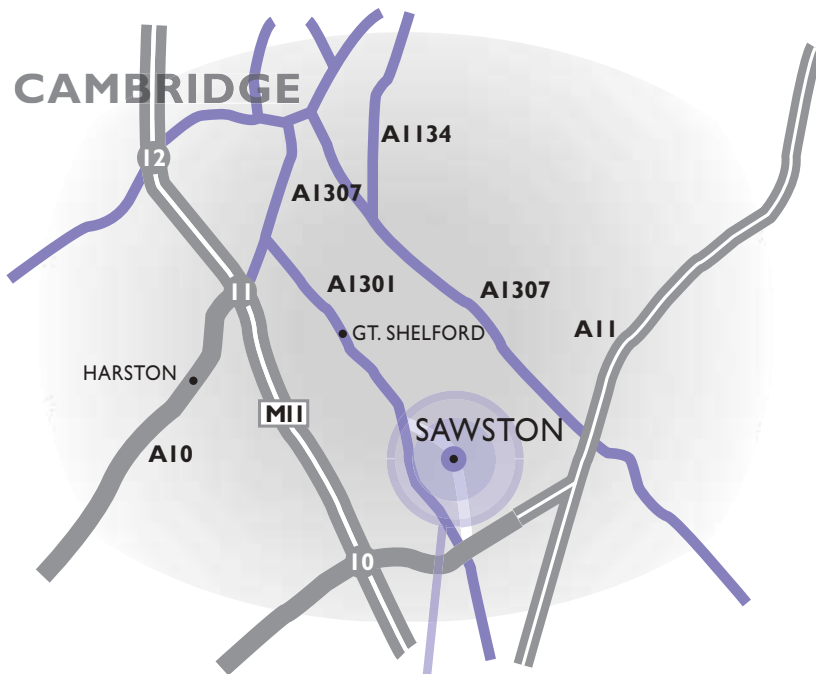

## How to find our Cambridge Clinic

Our Cambridge clinic is located in a newly refurbished premises specifically designed for Woodford Medical. It has a warm and inviting yet professional atmosphere where clients are welcomed by two of the most experienced medical aestheticians in the UK. It is ideally located near the M11 for easy access and just nine miles from Cambridge city centre.

### Directions:

From the M11:

At junction 10 on the M11, take the road signed Sawston.

Continue along this road as far as a large roundabout with a BP garage and MacDonalds restaurant. Turn left and then almost immediately right.

After a short distance, you will see a sign for Sawston Trade Park on the left. Turn into Sawston Trade Park and then right through a narrow entrance into Langford Arch. Turn left and the clinic is at the far end of the building on the ground floor (just before the leather works).